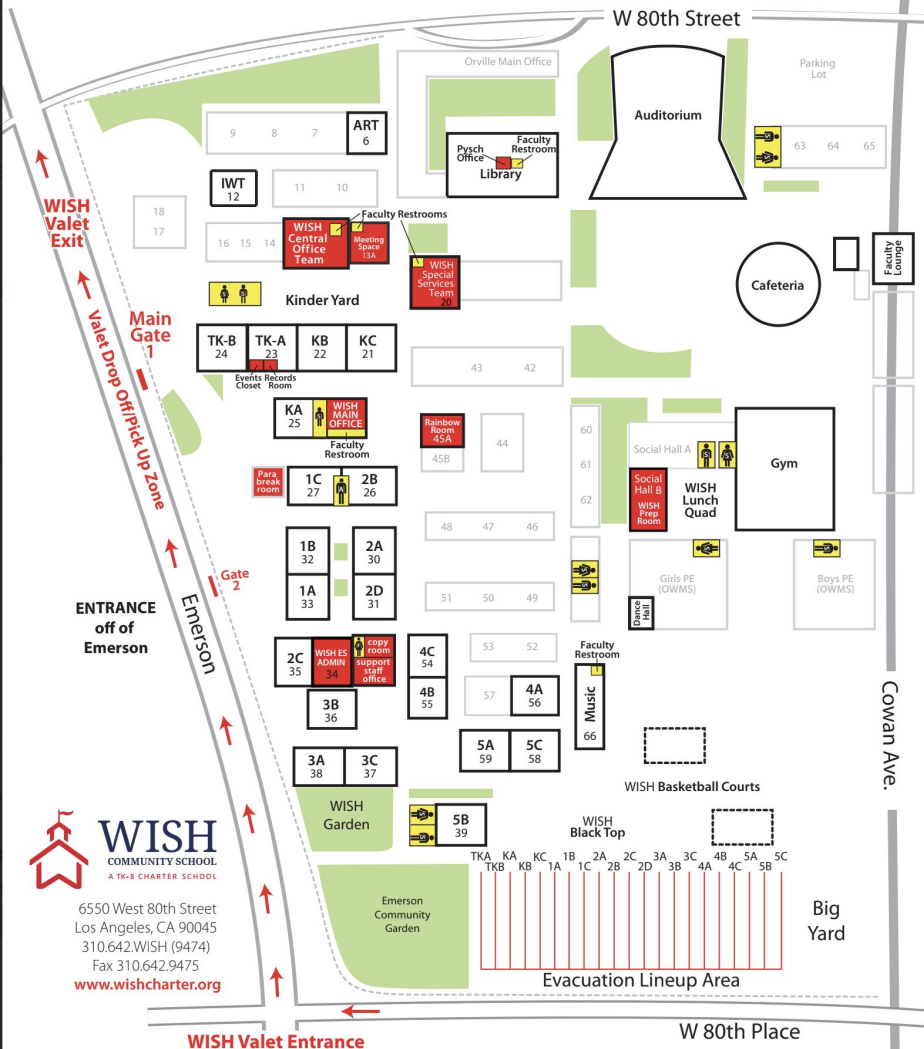

Valet

If you have more than one child, Please come at the **LATEST** arrival time and get all your students at once.

- If you come before your child is dismissed, we will have you lap around to the back of the line.
- No Jaywalking
- Continue to pull up until there are no spots available

Student Pick-up Schedule

Mon. Tue. Wed. Fri.	Thursdays	
TK - K	2:00	1-2-3 1:45
1-2-3	2:55	4-5 1:55
4-5	3:05	TK - K 2:00

6550 West 80th Street
Los Angeles, CA 90045
310.642.WISH (9474)
Fax 310.642.9475
www.wishcharter.org

WISH Valet Entrance

W 80th Place